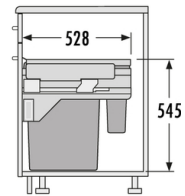

TOTAL

FOR CABINET WIDTH:

40 cm

DESCRIPTION

- With self-closing & -damping device ("Smooth Tec") slides

SPECIFICATIONS

| | | |
|-----------------------------------|-------|---------------------------------------------------------|
| Type of installation | Slide | yes |
| Cabinet-width min. (cm) | | 40 |
| Cabinet-width max. (cm) | | 40 |
| available Cabinet-depth min. (mm) | | 530 |
| Sidewall mounted | | yes |
| Type of pull-out | | Over-extension slides, self-closing, dampened & covered |
| Side-wall thickness (mm) | | 16 - 19 (self-adjusting) |
| Product dimensions (WxDxH) (mm) | | 362 - 368 x 528 x 545 |
| Packing dimensions (WxDxH) (mm) | | 490 x 320 x 620 |
| Number of bins | | 2 |
| Capacity (l) | | 1 x 38 + 1 x 7 |
| Total volume (l) | | 45 |
| Color metal parts | | silver-coloured |

SKETCHES

Weight incl. packing (kg) 13,0
