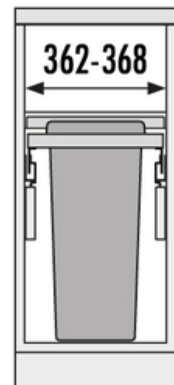

EURO-CARGO

Hailo CE Slide 40.2/45 ST

3619411

GTIN: 4007126362360

For front-mount-door cabinets of 400 mm width and minimum 800 mm double-door cabinets

SLIDE

2 BUCKET

45 l

TOTAL

FOR CABINET WIDTH:

40 cm

DESCRIPTION

- With self-closing & -damping device ("Smooth Tec") slides

SPECIFICATIONS

| | | |
|-----------------------------------|-------|---------------------------------------------------------|
| Type of installation | Slide | yes |
| Cabinet-width min. (cm) | | 40 |
| Cabinet-width max. (cm) | | 40 |
| available Cabinet-depth min. (mm) | | 530 |
| Sidewall mounted | | yes |
| Type of pull-out | | Over-extension slides, self-closing, dampened & covered |
| Side-wall thickness (mm) | | 16 - 19 (self-adjusting) |
| Product dimensions (WxDxH) (mm) | | 362 - 368 x 528 x 545 |
| Packing dimensions (WxDxH) (mm) | | 490 x 320 x 620 |
| Number of bins | | 2 |
| Capacity (l) | | 1 x 38 + 1 x 7 |
| Total volume (l) | | 45 |
| Color metal parts | | silver-coloured |

SKETCHES

Weight incl. packing (kg) 13,0
