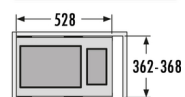

TOTAL

FOR CABINET WIDTH:

40 cm

DESCRIPTION

- With self-closing & -damping device ("Smooth Tec") slides

SPECIFICATIONS

| | | |
|-----------------------------------|-------|---------------------------------------------------------|
| Type of installation | Slide | yes |
| Cabinet-width min. (cm) | | 40 |
| Cabinet-width max. (cm) | | 40 |
| available Cabinet-depth min. (mm) | | 530 |
| Sidewall mounted | | yes |
| Type of pull-out | | Over-extension slides, self-closing, dampened & covered |
| Side-wall thickness (mm) | | 16 - 19 (self-adjusting) |
| Product dimensions (WxDxH) (mm) | | 362 - 368 x 528 x 545 |
| Packing dimensions (WxDxH) (mm) | | 490 x 320 x 620 |
| Number of bins | | 2 |
| Capacity (l) | | 1 x 38 + 1 x 7 |
| Total volume (l) | | 45 |
| Color metal parts | | silver-coloured |

SKETCHES

Weight incl. packing (kg) 13,0
